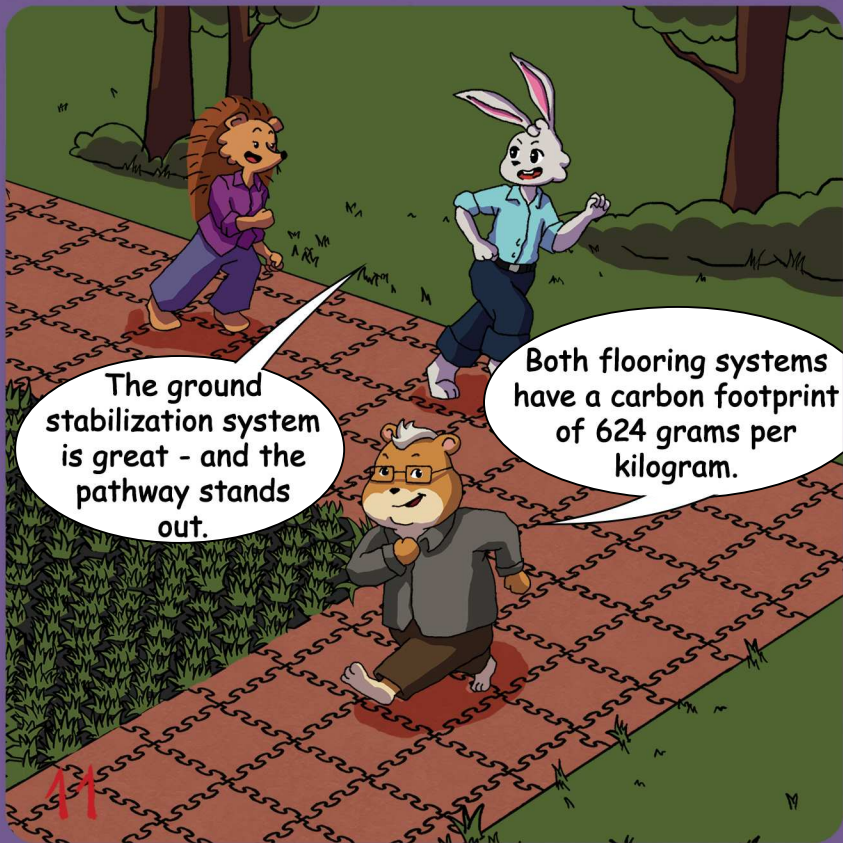

I really like these weld seams.

Exactly.

So the coatings and clean workmanship prevent unnecessary follow-up work?

The Puzzle Mat 3D®  
enables a highly  
compact and versatile  
sports concept.

The core element  
of the system is  
truly the surface.

The ground stabilization system is great - and the pathway stands out.

Both flooring systems have a carbon footprint of 624 grams per kilogram.

Is this sports concept available as a complete solution including installation?